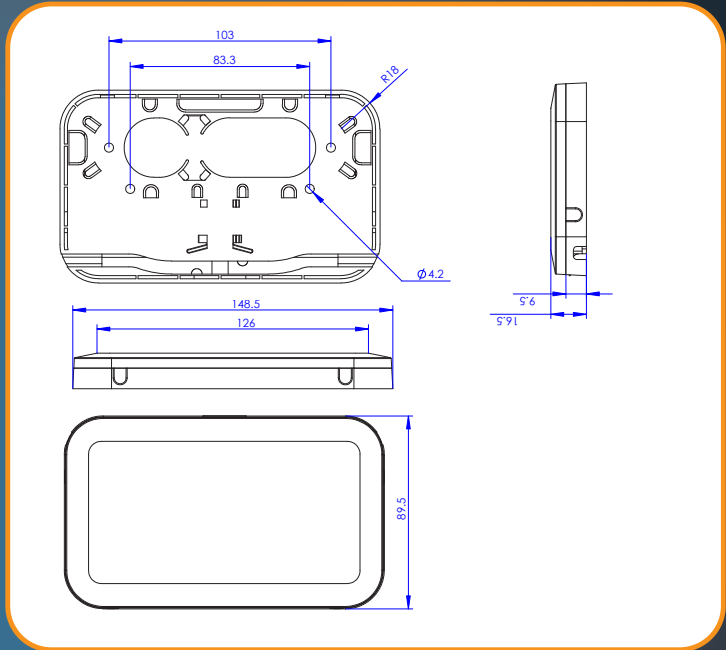

**SlimFIT™**

\*Adapter and cable sold separately

- Fast Install** — Designed to mount directly to single gang low voltage bracket (hardware included)
- Slack Storage** — Easily store excess cable inside enclosure or in wall outlet
- Multiple Fiber Patch/Splice** — Holds 2 splice sleeves (included). Patch/splice up to 2 fibers with an LC adapter or one fiber with SC adapter (sold separately)
- Luxury Aesthetic** — High-end gloss finish

2022.09.03

**Ordering Information**

PN: FPP-01-W-35

**Applications**

- Designed for indoor use
- In-Home Wiring Applications and Supports Multiple Dwelling Unit (MDU)

**Specifications**

- Dimensions: 3.5" W x 5.8" H x 0.65" D
- Material: PVC
- Color: Bright White

**WHAT'S INCLUDED**

- (2) 40mm splice sleeves
- (2) Wall anchors and screws
- (2) White-painted screws to fit single gang low voltage bracket