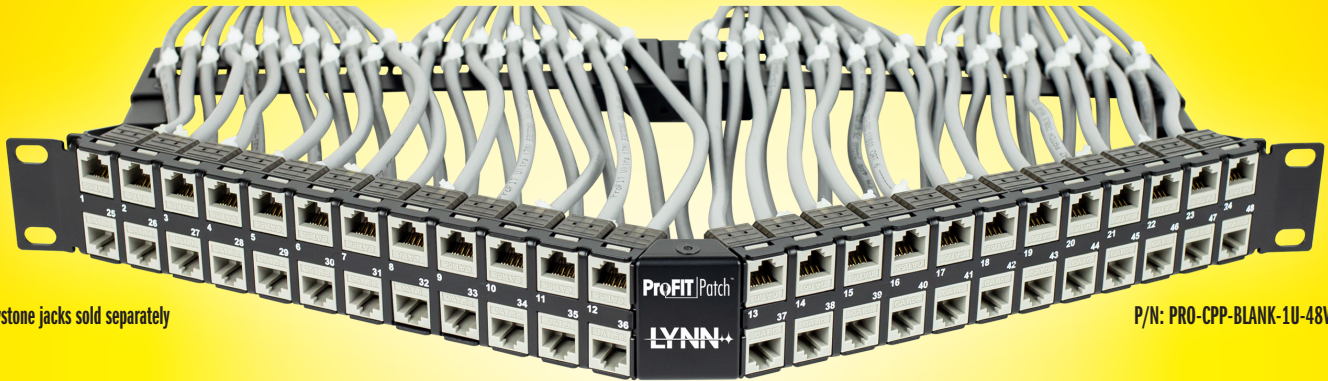

# 48V PORT 19" RACKMOUNT

## Keystone Jack Panel

# ProFIT Patch™

Premium Copper Panels

\* Keystone jacks sold separately

P/N: PRO-CPP-BLANK-1U-48V

### Cable Management

Built-in rear cable management designed for hyperscale extreme density