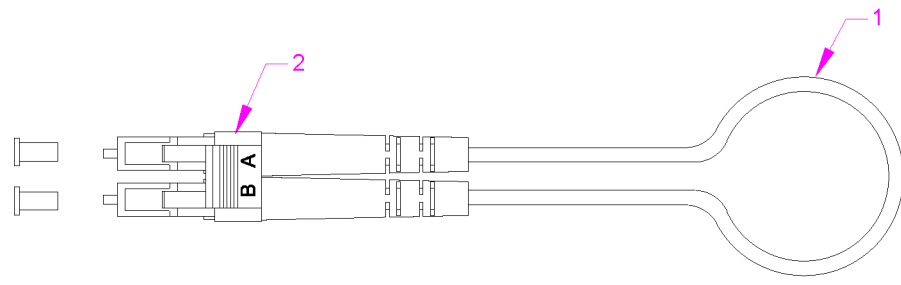

REV	MODIFICATION	UPDATE DATE	SIGNATURE

- NOTES:**
1. Insertion loss $\leq 0.3\text{dB}$
 2. Return loss $\geq 60\text{dB}$
 3. Total cable length: 200⁺⁰₋₃₀mm

2	1		LC/UPC SM Duplex 3.0mm Connector (Blue Housing White Boot)
1	A/R		OD: 3.0mm, Singlemode 9/125 G657A1, Simplex Cable, LSZH, Color: Yellow
ITEM	QTY	P/N	SPECIFICATIONS

	DRAW	Charles Hoskins	DATE	02-02-2023	TITLE: Loopback LC/UPC Duplex Singlemode				
	CHECK		APPROVED		CUSTOMER NO		DWG NO	LB-LU2-SR3	REV